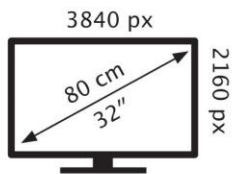

Lenovo

T32p-20(C19315UT0)

33 kWh/1000h

2019/2013

Lenovo

T32p-20(C19315UT0)

33 kWh/1000h

2019/2013