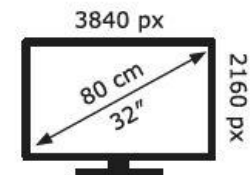

Lenovo

T32p-20(C19315UT0)

33 kWh/1000h

2019/2013

Lenovo

T32p-20(C19315UT0)

33 kWh/1000h

2019/2013