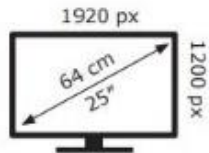

Lenovo

T25d-10(A19250WT0)

16 kWh/1000h

2019/2013

Lenovo

T25d-10(A19250W
T0)

16 kWh/1000h

2019/2013