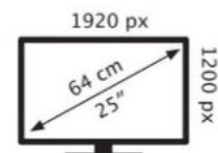

Lenovo

T25d-10(A19250WT0)

16 kWh/1000h

2019/2013

Lenovo

T25d-10(A19250W
T0)

16 kWh/1000h

2019/2013