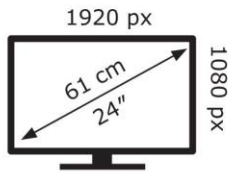

Lenovo

T24t-20(A21238FT0)

20 kWh/1000h

2019/2013

Lenovo

T24t-20

20 kWh/1000h

2019/2013