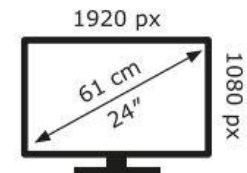

Lenovo

T24t-20(A21238FT0)

20 kWh/1000h

2019/2013

Lenovo

T24t-20

20 kWh/1000h

2019/2013