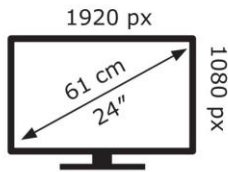

Lenovo

T24m-29(D21238FT0)

14 kWh/1000h

2019/2013

Lenovo

T24m-29

14 kWh/1000h

2019/2013