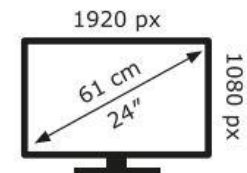

Lenovo

T24m-29(D21238FT0)

14 kWh/1000h

2019/2013

Lenovo

T24m-29

14 kWh/1000h

2019/2013