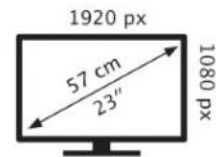

Lenovo

T23d-10(D18225WT0)

14 kWh/1000h

2019/2013

Lenovo

T23d-10(D18225W
T0)

14 kWh/1000h

2019/2013