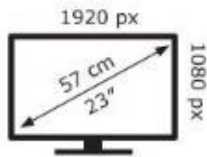

Lenovo

T23d-10(D18225WT0)

14 kWh/1000h

2019/2013

Lenovo

T23d-10(D18225W
T0)

14 kWh/1000h

2019/2013