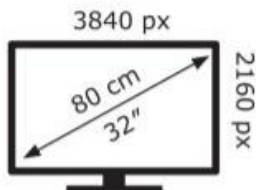

Lenovo

P32p-30(A22315UP0)

32 kWh/1000h

ABCDEF**G**

52 kWh/1000h

2019/2013

Lenovo

P32p-30(A22315UP0)