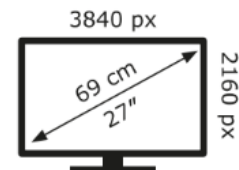

26 kWh/1000h

ABCDEF**G**
HDR
50 kWh/1000h