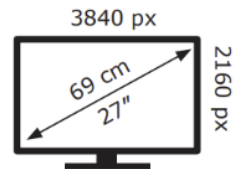

Lenovo

P27pz-30(C23270UP0)

26 kWh/1000h

ABCDEF**G**
HDR
50 kWh/1000h

2019/2013

Lenovo

P27pz-30(C23270UP0)

26 kWh/1000h